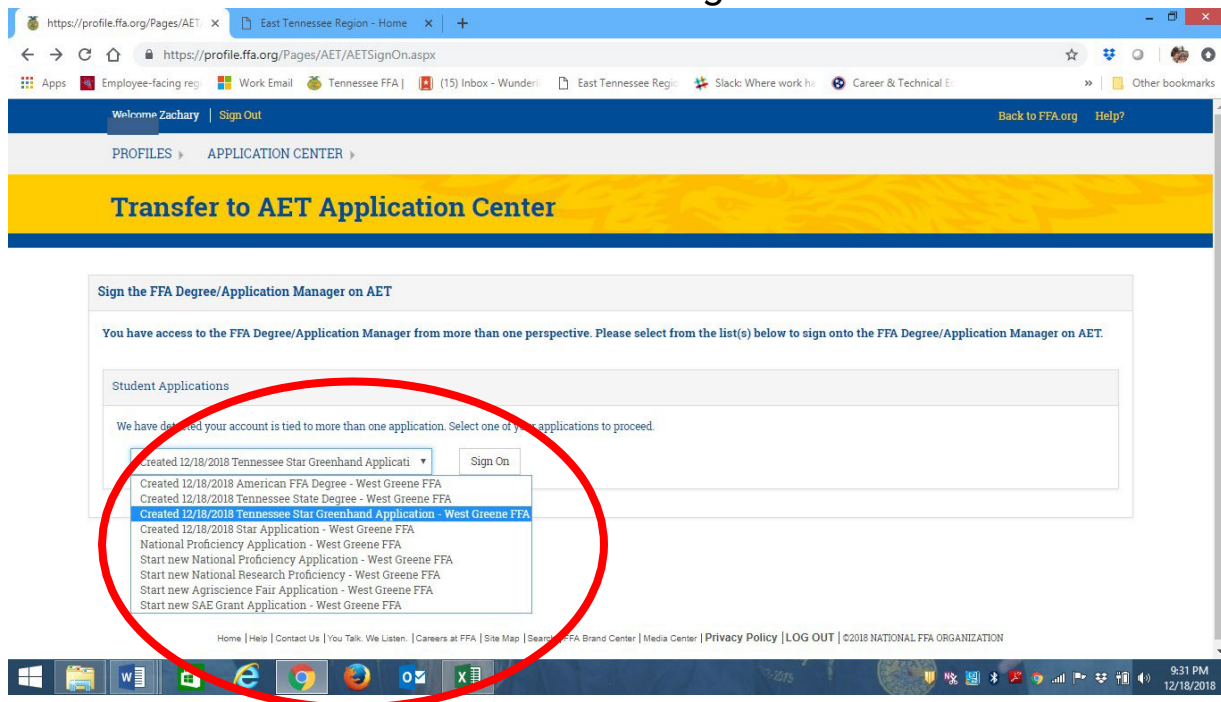

East Tennessee Star Greenhand Checklist 2022

Only ONE applicant from each chapter may apply for Regional Star Greenhand.

Complete Tennessee Star Greenhand Application.

AND

Generic Chapter/GH/State Star Application
(previously called Star Battery).

Both of these are found under ***STUDENT'S*** Application Hub once they have signed into **FFA.org**

Register Student Names and upload applications as a single PDF on judingcard.com by 11:59 PM on February 10.

Star testing and interviews will be held on Saturday, February 19 at UT, Knoxville during Super Saturday Regional Events.

Students will take a knowledge test from the 2021-22 Star Greenhand Testbank and complete an interview. The interview could consist of basic FFA, leadership and their FFA involvement as well as questions about their SAE and application.